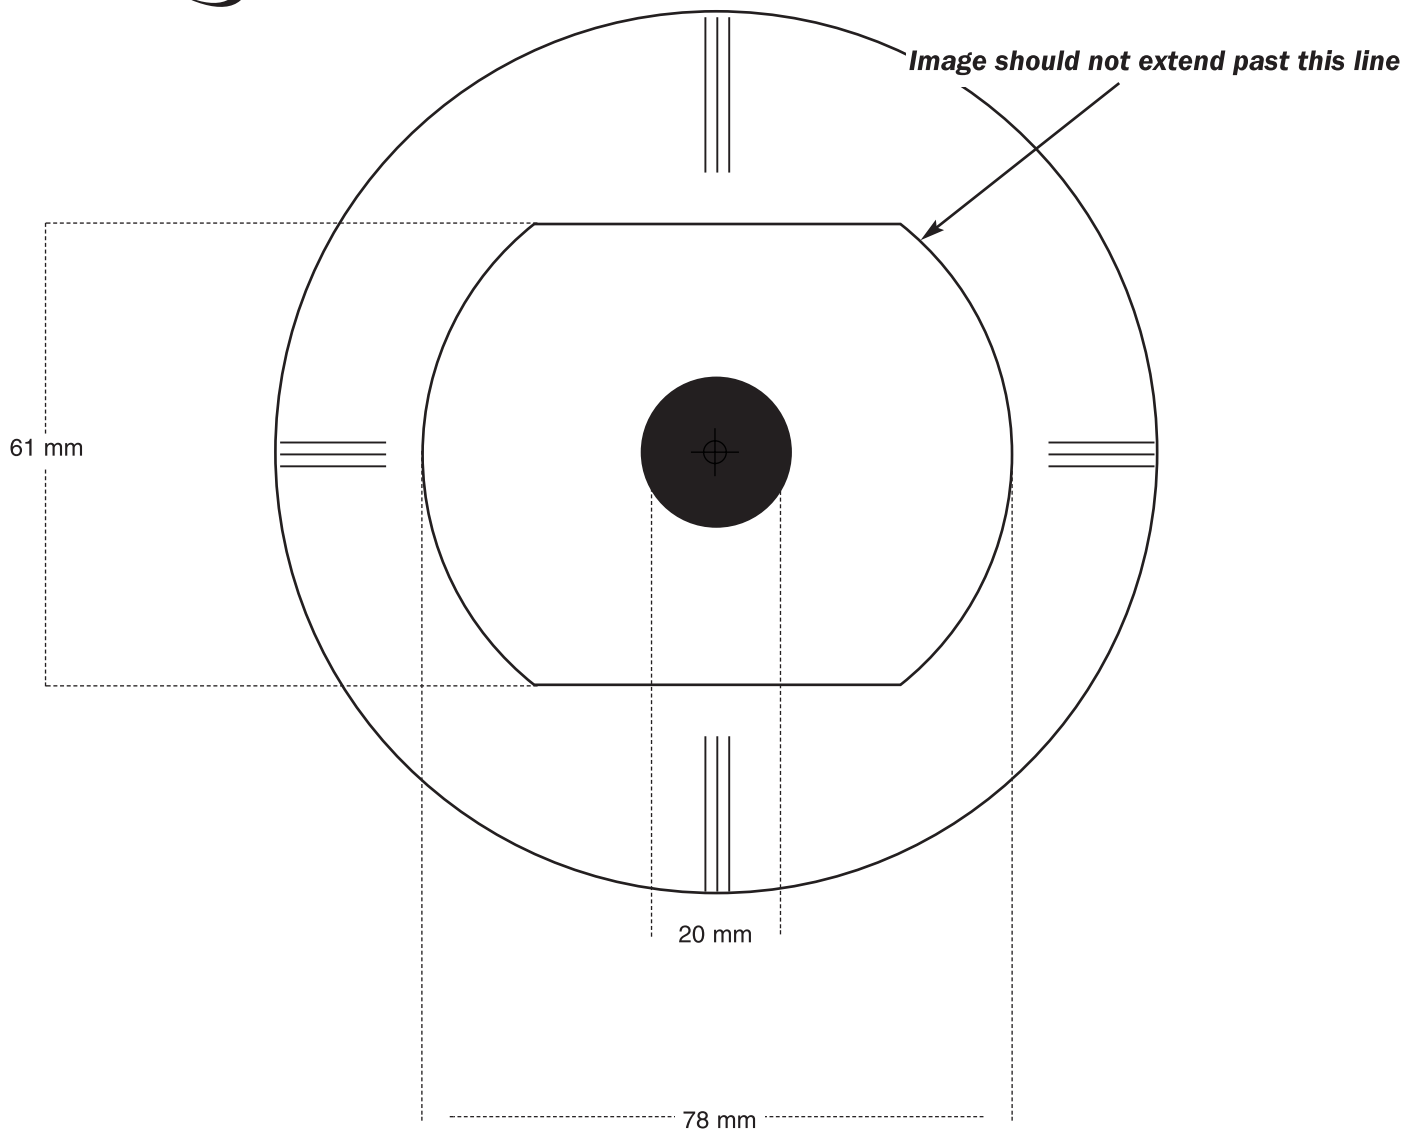

Business Card Template (cc-50)

50 MB Capacity Keyhole Shape

- All film must be output by The ADS Group
- Please refer to the Submitting Electronic Artwork for further details
- Solid black center represents un-printable area of the CD
- Locator lines for laser cutting (included in the template) must print with CD graphics
- A slight shifting (up to 1mm) does occur during cutting; please position text / graphics carefully and slightly away from edges